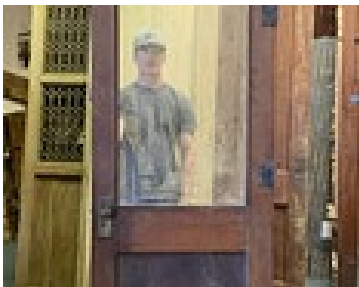

Sertly

**Doors inside Cowgirl Country
Antiques**

05 October 2024

Inventory Summary

Item Name	Quantity
#339. 30 x 77 1/2 x 1 3/8	1 unit
#639 31 5/8 x 89 3/8 x 1 3/8	1 unit
#760 32 x 80 x 1 3/4	1 unit
#814 32 x 78 3/4 x 1 3/4	1 unit
#889 32 x 80 3/4 x 1	1 unit
#924 32 x 80 x 1 3/4	1 unit
29 3/4 x 83 1/4 x 1 3/8	1 unit
31 3/4 x 83 5/8 x 1 3/4	1 unit

Total: 8 units

#339. 30 x 77 1/2 x 1 3/8

Price: \$125.00

Tags: Chippy/Cracked Paint

Notes: Old farmhouse in Northern Iowa

#639 31 5/8 x 89 3/8 x 1 3/8

Price: \$689.00

#760 32 x 80 x 1 3/4