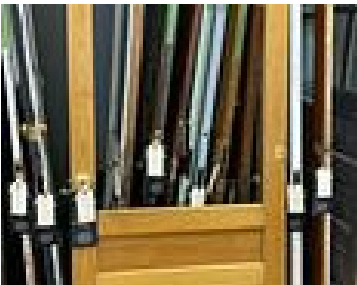

#914 24 x 80 x 1 3/8

Price: \$250.00

Notes: New door. Good buy

#915 36 x 80 x 1 3/4

Price: \$450.00

#916 31 3/4 x 80 1/8 x 1 1/8

Price: \$90.00

Tags: clearance