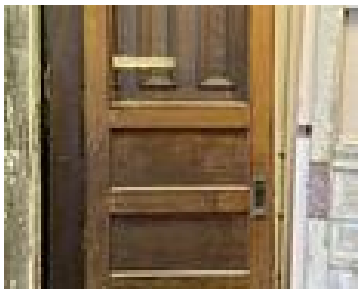

Tags: 89 inches and taller, Beveled Glass

#873 31 3/4 x 79 1/4 x 1 3/4

Price: \$549.00

Tags: Wavy Glass, Unique

Notes: On the front side of the door, there is a thin solid worse in the air that goes around the entire face of the door. The original door is...