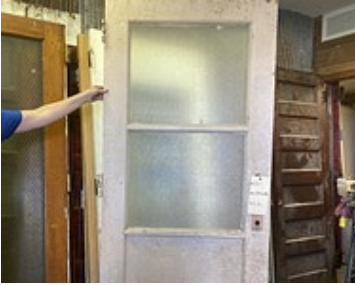

#527 36x84 1/4x1 3/4

Price: $1,080.00

Tags: Snowflake Glass