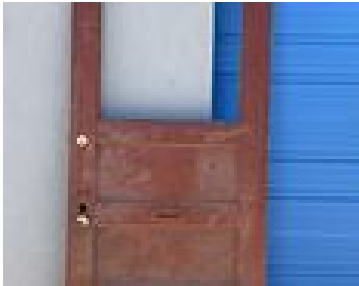

#133 35 3/4 x 79 x 1 3/4