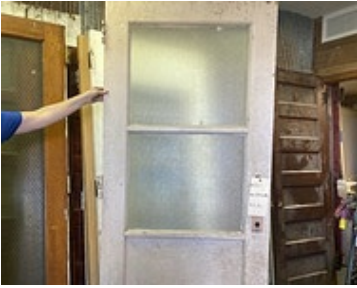

#527 36x84 1/4x1 3/4

Tags: Snowflake Glass