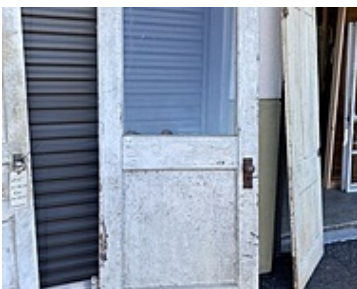

### #140 33 3/4 x 81 1/2 x 1 3/4

Tags: Exterior

Notes: No glass, exterior door. Des Moines, IA

### #159. 33 7/8 x 83 3/4 x 1 3/4

Tags: Chippy/Cracked Paint, Exterior

Notes: Found in an abandoned warehouse in Des Moines, IA. Beautiful aging.

### #180 33 1/2 x 83 x 1 3/8

Notes: Emmetsburg, IA. Missing piece of trim on bottom