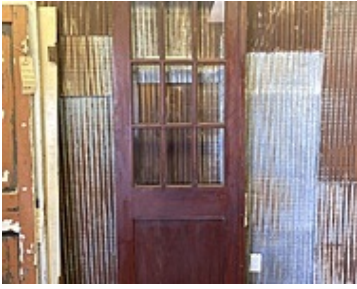

#330 30 3/4 x 84 x 2 3/8

Tags: Ready to Hang

Notes: Part of a French door. Can remove the lip.