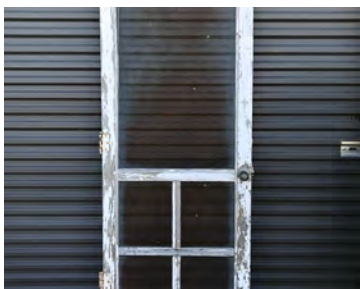

Total: 16

#139. 35 3/4 x 83 1/4 x 1 1/8

Notes: Des Moines, IA. Screen in good shape. Door is sturdy

#170 29 3/4 x 80 x 1 1/8

Notes: No screen

#184 32 x 80 x 1 1/8

Notes: Emmetsburg, IA

#222. 31 1/2 x 81 x 1

Notes: Frame is strong. Needs screen

#247. 36 x 84 7/8 x 1 1/8

Notes: Super solid screen door from Peoria Illinois. Screen in excellent condition

#355 32x81x1

#357 33 3/4x82 1/2x1 1/8

#358 30 1/2 x 80 3/4 x 1 1/8

Notes: Currently has plexi glass in the upper half. Install screen, metal or glass. From Dubuque, IA