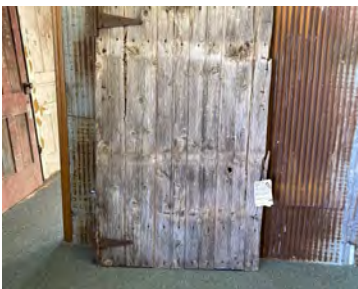

#205 49 3/4 x 83 3/4

Notes: Beautiful condition barn door with original hardware from Ackley, Iowa. It's match is #206 or can be sold separately

#206. 50 1/2 x 84 1/2

Notes: Amazing condition barn door from Ackley, Iowa. Includes original hardware. Use as a set with #205

#208 41 3/4 x 37 1/4 x 2

Notes: Spencer, IA

#211 38 1/4 x 62 3/8 x 1 3/4

Notes: Pemberton, MN

#224 34 7/8 x 76 1/4

Notes: Rare Find. Interior barn door with original hardware from Emmetsburg, IA

#236 33 3/4 x 76 5/8

Notes: Rare Find. Interior barn door with original hardware from Emmetsburg, IA

#475 35x88 3/4

#476 35 x 88 3/4

#477 35 3/4x88 1/2

#481 94 x 131

Notes: From the bottom of this Hay Mow door to where it cuts in is 102" tall.
At the very tip the door is 131" tall. There is an old chain that is still...