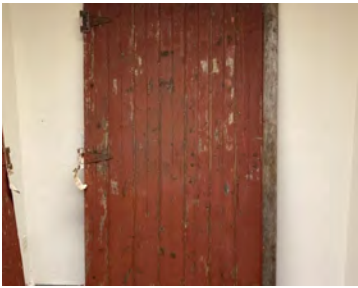

Inventory Summary

Item Name	Quantity
#205 49 3/4 x 83 3/4	1
#206. 50 1/2 x 84 1/2	1
#208 41 3/4 x 37 1/4 x 2	1
#211 38 1/4 x 62 3/8 x 1 3/4	1
#224 34 7/8 x 76 1/4	1
#236 33 3/4 x 76 5/8	1
#475 35x88 3/4	1
#476 35 x 88 3\4	1
#477 35 3/4x88 1/2	1
#481 94 x 131	1
#482. 128 x 97 1/4	1
	Total: 11

#205 49 3/4 x 83 3/4

Notes: Beautiful condition barn door with original hardware from Ackley, Iowa. It's match is #206 or can be sold separately

#206. 50 1/2 x 84 1/2

Notes: Amazing condition barn door from Ackley, Iowa. Includes original hardware. Use as a set with #205

#208 41 3/4 x 37 1/4 x 2

Notes: Spencer, IA

#211 38 1/4 x 62 3/8 x 1 3/4

Notes: Pemberton, MN

#224 34 7/8 x 76 1/4

Notes: Rare Find. Interior barn door with original hardware from Emmetsburg, IA

#236 33 3/4 x 76 5/8